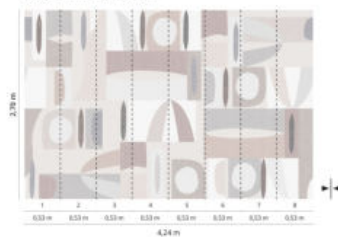

B

46974 4 Panels / 2,12 m x 2,70 m

47315 8 Panels / 4,24 m x 2,70 m